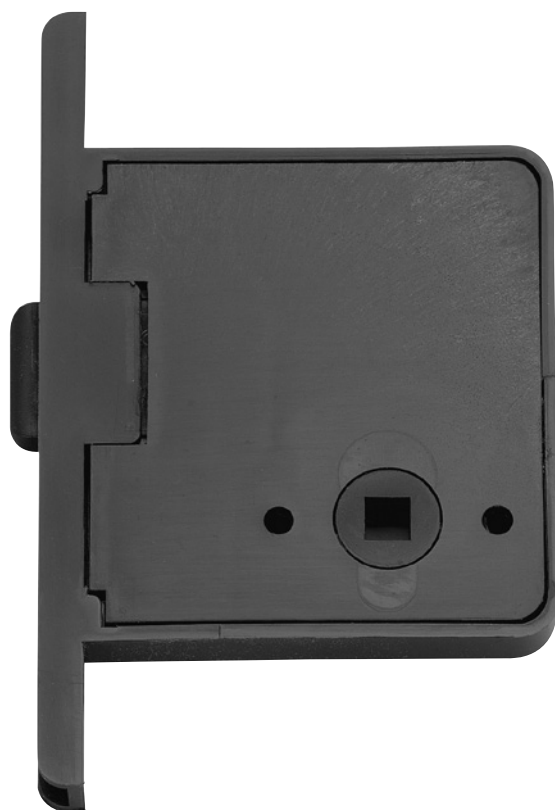

Locks for bathroom doors and sanitary partitions ■ Mortise dead lock

Product information

■ SYSTEM TECHNOLOGY FOR THE DOOR

Description

- Execution WC or PZ
- Nylon dead bolt
- Lock case polished
- WC hub 8 mm
- *Dead bolt nickel-plated, on request

Ku

Mortise dead lock U-face plate WC-hole	Article number	Dead bolt	Material
Mortise dead lock WC	260405	Nylon	Nylon

Ku

Mortise dead lock U-face plate PZ-hole	Article number	Dead bolt	Material
Mortise dead lock PZ	260400	Nylon	Nylon