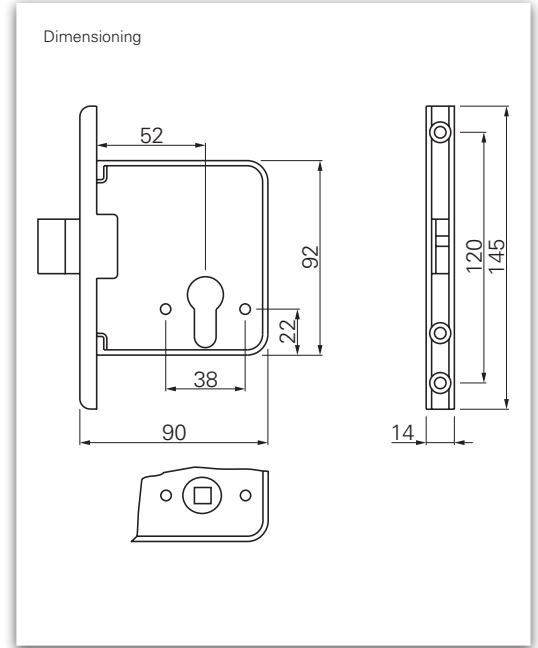

Locks for bathroom doors and sanitary partitions ■ Mortise dead lock

Product information

■ SYSTEM TECHNOLOGY FOR THE DOOR

Description

- Execution WC or PZ
- Nylon dead bolt
- Lock case polished
- WC hub 8 mm
- *Dead bolt nickel-plated, on request

Ku

Mortise dead lock U-face plate WC-hole	Article number	Dead bolt	Material
Mortise dead lock WC	260405	Nylon	Nylon

Ku

Mortise dead lock U-face plate PZ-hole	Article number	Dead bolt	Material
Mortise dead lock PZ	260400	Nylon	Nylon