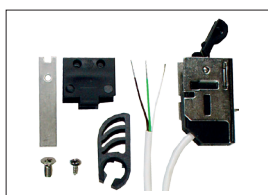

Pos.	Type of arm	Fire protection		Leaf		Bedix		Button		Radar		Radio		Safety elements			Emergency off		E-opener		RSK	
		yes	no	1	2	yes	no	inter- nal	exter- nal	inter- nal	exter- nal	yes	no	Sensor bars	Finger protection	Flatscan	yes	no	yes	no	yes	no

Hardware

Operating elements

Security elements

Accessories locks

RSK

SYSTEM TECHNOLOGY FOR THE DOOR

ECO Schulte GmbH & Co. KG

Iserlohner Landstraße 89 · D-58706 Menden
Fon +49 2373 9276-0 · Fax +49 2373 9276-40
info@eco-schulte.de · www.eco-schulte.de