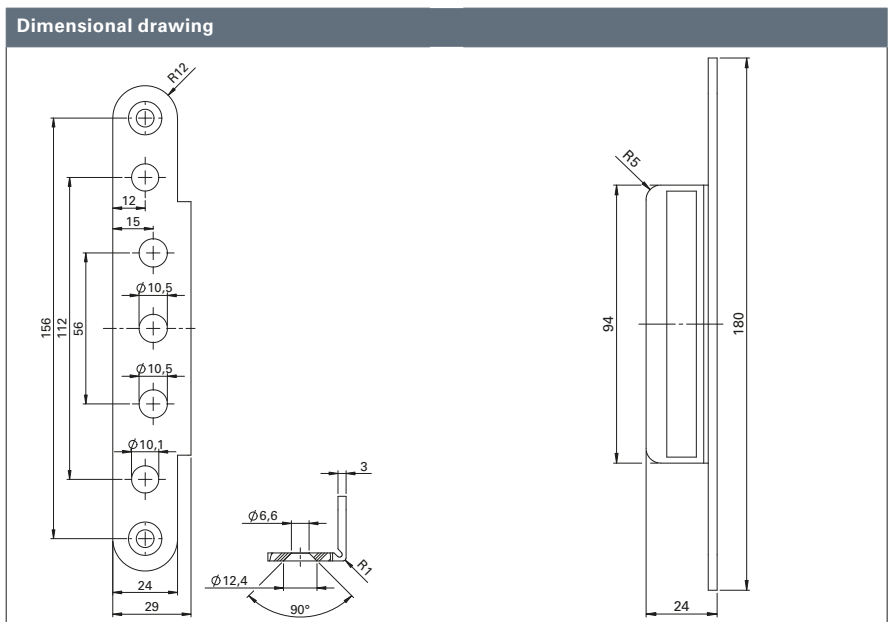

Cover bracket OBX-3196	Material	Bracket Edge	Art. no.
OBX-3196.ER	ER	Rectangular - Rectangular	5030061182

Cover bracket OBX-3197	Material	Bracket Edge	Art. no.
OBX-3197.ER	ER	Rectangular - Round	5030061183

① with rectangular bracket

② with round bracket

③ and rectangular edge

④ and round edge

ECO

OBX cover brackets for frame boxes

Cover bracket OBX-3198	Material	Bracket Edge	Art. no.
OBX-3198.ER	ER	Round - Round	5030061184

Cover bracket OBX-3199	Material	Bracket Edge	Art. no.
OBX-3199.ER	ER	Round - Rectangular	5030061185

① with rectangular bracket

③ and rectangular edge

② with round bracket

④ and round edge

ECO Schulte GmbH & Co. KG