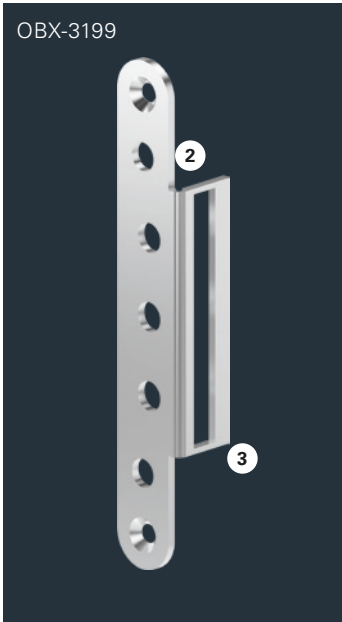

Cover bracket OBX-3196	Material	Bracket Edge	Art. no.
OBX-3196.ER	ER	Rectangular - Rectangular	5030061182

Cover bracket OBX-3197	Material	Bracket Edge	Art. no.
OBX-3197.ER	ER	Rectangular - Round	5030061183

① with rectangular bracket

② with round bracket

③ and rectangular edge

④ and round edge

ECO

OBX cover brackets for frame boxes

Cover bracket OBX-3198	Material	Bracket Edge	Art. no.
OBX-3198.ER	ER	Round - Round	5030061184

Cover bracket OBX-3199	Material	Bracket Edge	Art. no.
OBX-3199.ER	ER	Round - Rectangular	5030061185

① with rectangular bracket

③ and rectangular edge

② with round bracket

④ and round edge

ECO Schulte GmbH & Co. KG