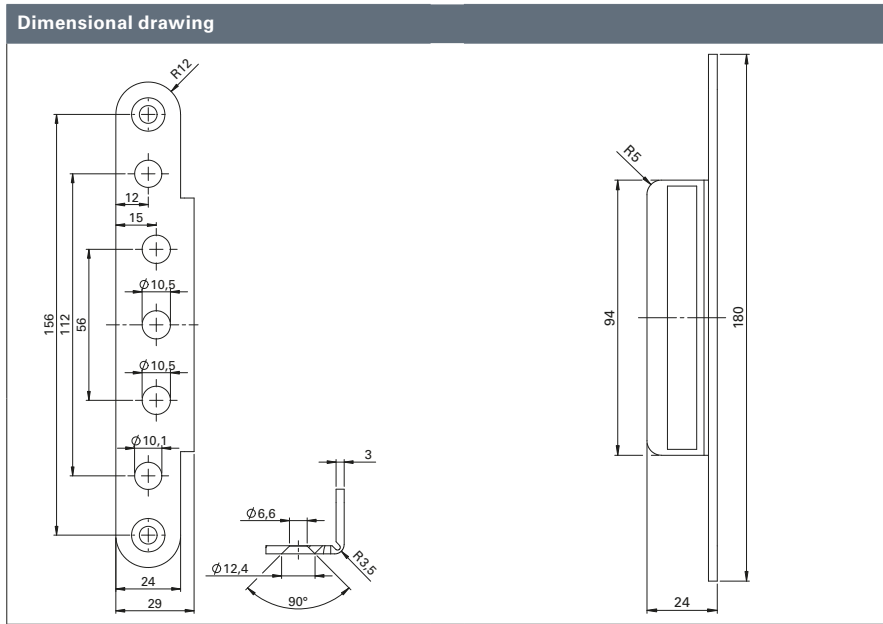

Cover bracket OBX-3196	Material	Bracket Edge	Art. no.
OBX-3196.ER	ER	Rectangular - Rectangular	5030061182

Cover bracket OBX-3197	Material	Bracket Edge	Art. no.
OBX-3197.ER	ER	Rectangular - Round	5030061183

① with rectangular bracket

② with round bracket

③ and rectangular edge

④ and round edge

ECO

OBX cover brackets for frame boxes

Cover bracket OBX-3198	Material	Bracket Edge	Art. no.
OBX-3198.ER	ER	Round - Round	5030061184

Cover bracket OBX-3199	Material	Bracket Edge	Art. no.
OBX-3199.ER	ER	Round - Rectangular	5030061185

① with rectangular bracket

③ and rectangular edge

② with round bracket

④ and round edge

ECO Schulte GmbH & Co. KG