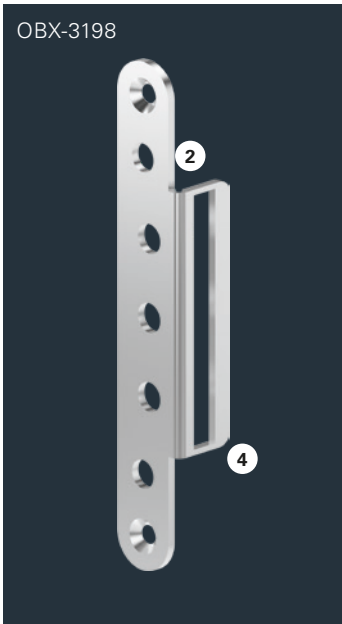

Cover bracket OBX-3196	Material	Bracket Edge	Art. no.
OBX-3196.ER	ER	Rectangular - Rectangular	5030061182

Cover bracket OBX-3197	Material	Bracket Edge	Art. no.
OBX-3197.ER	ER	Rectangular - Round	5030061183

① with rectangular bracket

② with round bracket

③ and rectangular edge

④ and round edge

ECO

OBX cover brackets for frame boxes

Cover bracket OBX-3198	Material	Bracket Edge	Art. no.
OBX-3198.ER	ER	Round - Round	5030061184

Cover bracket OBX-3199	Material	Bracket Edge	Art. no.
OBX-3199.ER	ER	Round - Rectangular	5030061185

① with rectangular bracket

③ and rectangular edge

② with round bracket

④ and round edge

ECO Schulte GmbH & Co. KG