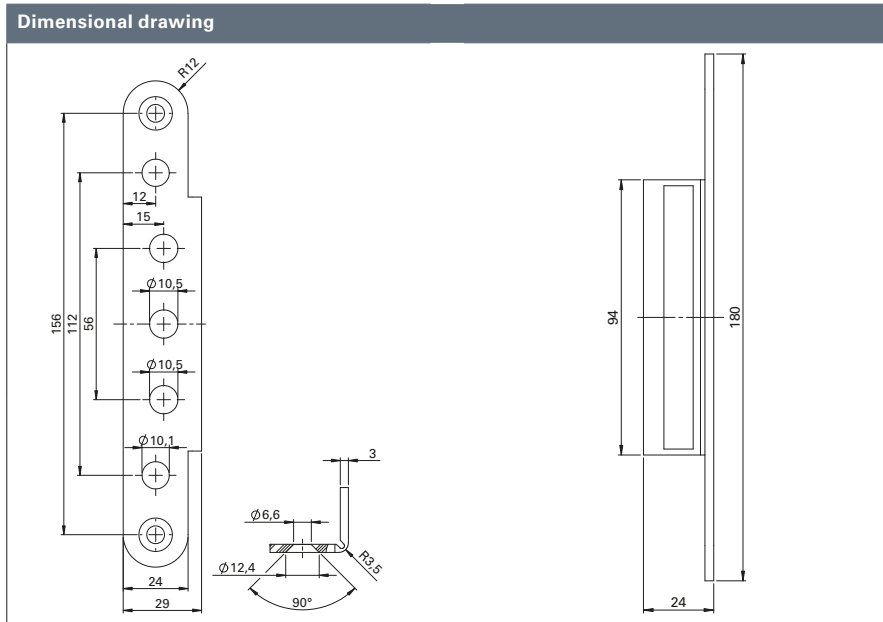

Cover bracket OBX-3196	Material	Bracket Edge	Art. no.
OBX-3196.ER	ER	Rectangular - Rectangular	5030061182

Cover bracket OBX-3197	Material	Bracket Edge	Art. no.
OBX-3197.ER	ER	Rectangular - Round	5030061183

① with rectangular bracket

② with round bracket

③ and rectangular edge

④ and round edge

ECO

OBX cover brackets for frame boxes

Cover bracket OBX-3198	Material	Bracket Edge	Art. no.
OBX-3198.ER	ER	Round - Round	5030061184

Cover bracket OBX-3199	Material	Bracket Edge	Art. no.
OBX-3199.ER	ER	Round - Rectangular	5030061185

① with rectangular bracket

③ and rectangular edge

② with round bracket

④ and round edge

ECO Schulte GmbH & Co. KG