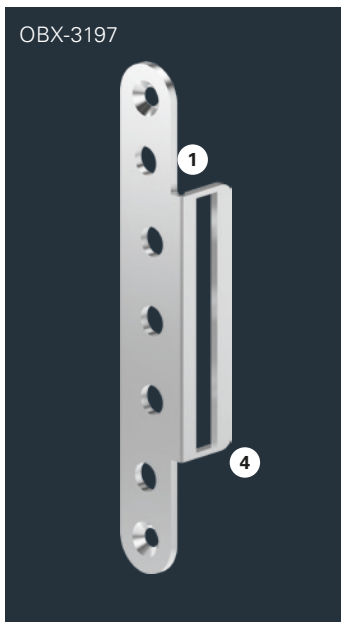

Cover bracket OBX-3196	Material	Bracket Edge	Art. no.
OBX-3196.ER	ER	Rectangular - Rectangular	5030061182

Cover bracket OBX-3197	Material	Bracket Edge	Art. no.
OBX-3197.ER	ER	Rectangular - Round	5030061183

① with rectangular bracket

② with round bracket

③ and rectangular edge

④ and round edge

ECO

OBX cover brackets for frame boxes

Cover bracket OBX-3198	Material	Bracket Edge	Art. no.
OBX-3198.ER	ER	Round - Round	5030061184

Cover bracket OBX-3199	Material	Bracket Edge	Art. no.
OBX-3199.ER	ER	Round - Rectangular	5030061185

① with rectangular bracket

③ and rectangular edge

② with round bracket

④ and round edge

ECO Schulte GmbH & Co. KG