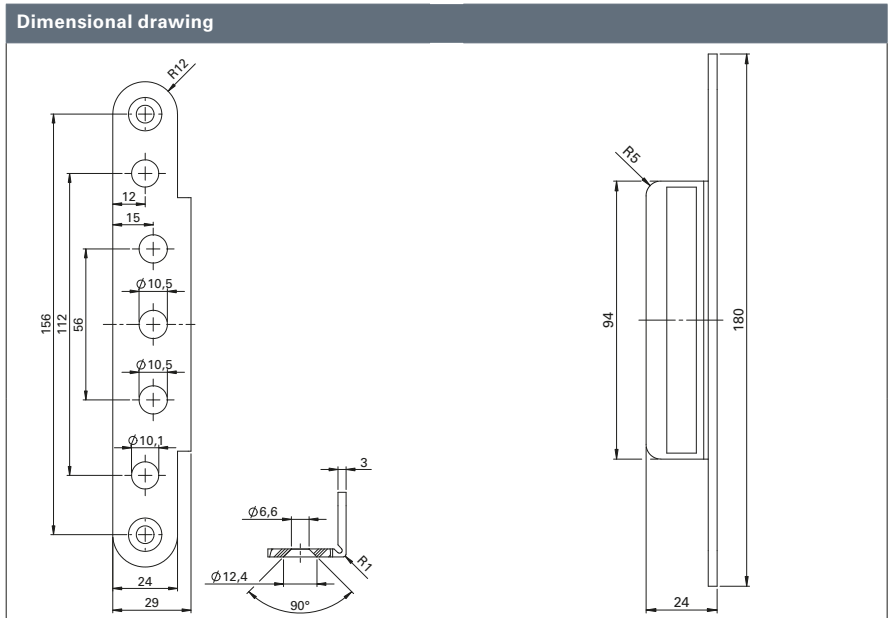

Cover bracket OBX-3196	Material	Bracket Edge	Art. no.
OBX-3196.ER	ER	Rectangular - Rectangular	5030061182

Cover bracket OBX-3197	Material	Bracket Edge	Art. no.
OBX-3197.ER	ER	Rectangular - Round	5030061183

① with rectangular bracket

② with round bracket

③ and rectangular edge

④ and round edge

OBX cover brackets for frame boxes

Cover bracket OBX-3198	Material	Bracket Edge	Art. no.
OBX-3198.ER	ER	Round - Round	5030061184

Cover bracket OBX-3199	Material	Bracket Edge	Art. no.
OBX-3199.ER	ER	Round - Rectangular	5030061185

① with rectangular bracket

② with round bracket

③ and rectangular edge

④ and round edge

ECO Schulte GmbH & Co. KG