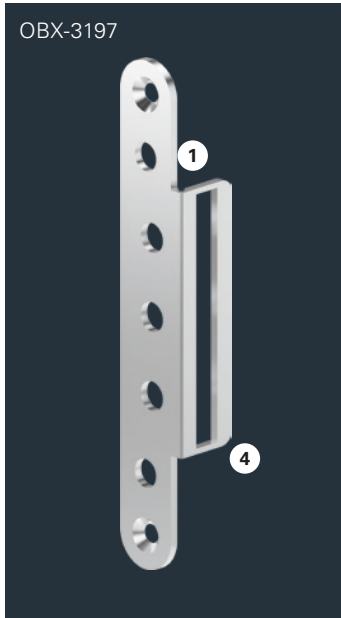

Cover bracket OBX-3196	Material	Bracket Edge	Art. no.
OBX-3196.ER	ER	Rectangular - Rectangular	5030061182

Cover bracket OBX-3197	Material	Bracket Edge	Art. no.
OBX-3197.ER	ER	Rectangular - Round	5030061183

① with rectangular bracket

② with round bracket

③ and rectangular edge

④ and round edge

OBX cover brackets for frame boxes

Cover bracket OBX-3198	Material	Bracket Edge	Art. no.
OBX-3198.ER	ER	Round - Round	5030061184

Cover bracket OBX-3199	Material	Bracket Edge	Art. no.
OBX-3199.ER	ER	Round - Rectangular	5030061185

① with rectangular bracket

② with round bracket

③ and rectangular edge

④ and round edge

ECO Schulte GmbH & Co. KG