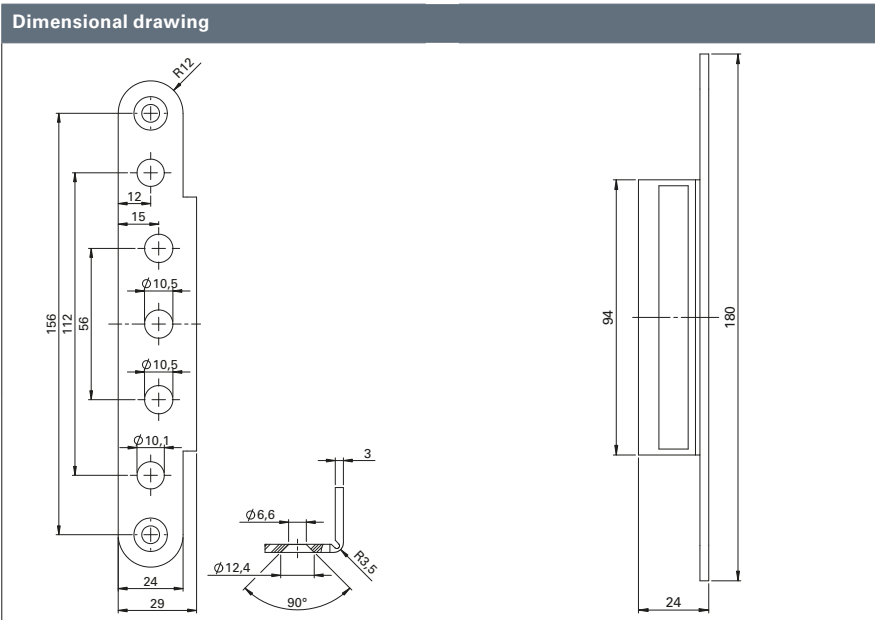

Cover bracket OBX-3196	Material	Bracket Edge	Art. no.
OBX-3196.ER	ER	Rectangular - Rectangular	5030061182

Cover bracket OBX-3197	Material	Bracket Edge	Art. no.
OBX-3197.ER	ER	Rectangular - Round	5030061183

① with rectangular bracket

② with round bracket

③ and rectangular edge

④ and round edge

OBX cover brackets for frame boxes

Cover bracket OBX-3198	Material	Bracket Edge	Art. no.
OBX-3198.ER	ER	Round - Round	5030061184

Cover bracket OBX-3199	Material	Bracket Edge	Art. no.
OBX-3199.ER	ER	Round - Rectangular	5030061185

① with rectangular bracket

② with round bracket

③ and rectangular edge

④ and round edge

ECO Schulte GmbH & Co. KG