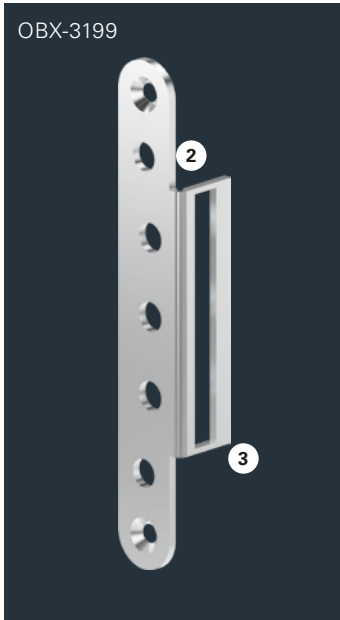

Cover bracket OBX-3196	Material	Bracket Edge	Art. no.
OBX-3196.ER	ER	Rectangular - Rectangular	5030061182

Cover bracket OBX-3197	Material	Bracket Edge	Art. no.
OBX-3197.ER	ER	Rectangular - Round	5030061183

① with rectangular bracket

② with round bracket

③ and rectangular edge

④ and round edge

OBX cover brackets for frame boxes

Cover bracket OBX-3198	Material	Bracket Edge	Art. no.
OBX-3198.ER	ER	Round - Round	5030061184

Cover bracket OBX-3199	Material	Bracket Edge	Art. no.
OBX-3199.ER	ER	Round - Rectangular	5030061185

① with rectangular bracket

② with round bracket

③ and rectangular edge

④ and round edge

ECO Schulte GmbH & Co. KG