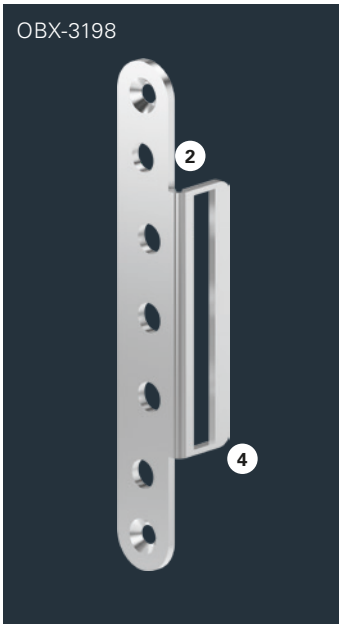

Cover bracket OBX-3196	Material	Bracket Edge	Art. no.
OBX-3196.ER	ER	Rectangular - Rectangular	5030061182

Cover bracket OBX-3197	Material	Bracket Edge	Art. no.
OBX-3197.ER	ER	Rectangular - Round	5030061183

① with rectangular bracket

② with round bracket

③ and rectangular edge

④ and round edge

OBX cover brackets for frame boxes

Cover bracket OBX-3198	Material	Bracket Edge	Art. no.
OBX-3198.ER	ER	Round - Round	5030061184

Cover bracket OBX-3199	Material	Bracket Edge	Art. no.
OBX-3199.ER	ER	Round - Rectangular	5030061185

① with rectangular bracket

② with round bracket

③ and rectangular edge

④ and round edge

ECO Schulte GmbH & Co. KG