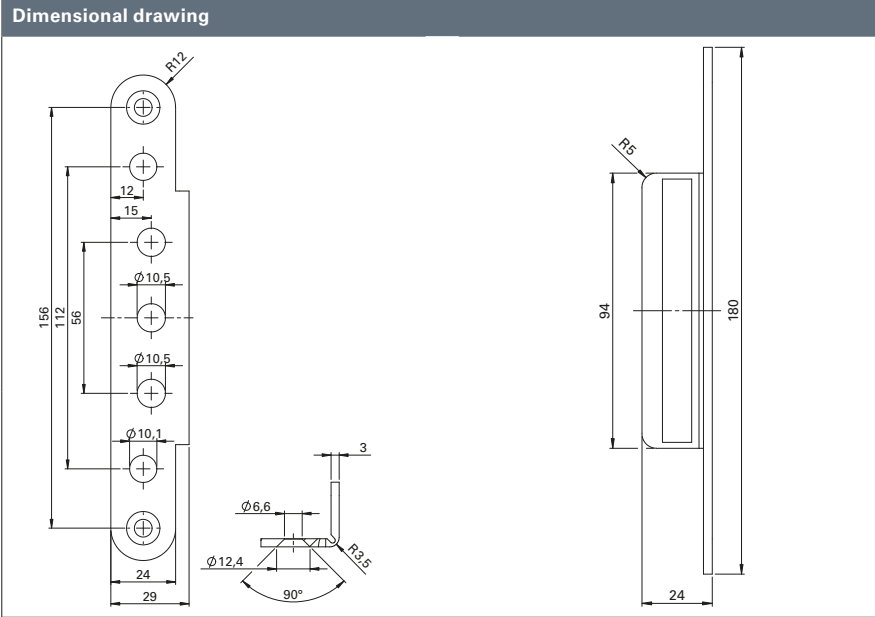

Cover bracket OBX-3196	Material	Bracket Edge	Art. no.
OBX-3196.ER	ER	Rectangular - Rectangular	5030061182

Cover bracket OBX-3197	Material	Bracket Edge	Art. no.
OBX-3197.ER	ER	Rectangular - Round	5030061183

① with rectangular bracket

② with round bracket

③ and rectangular edge

④ and round edge

OBX cover brackets for frame boxes

Cover bracket OBX-3198	Material	Bracket Edge	Art. no.
OBX-3198.ER	ER	Round - Round	5030061184

Cover bracket OBX-3199	Material	Bracket Edge	Art. no.
OBX-3199.ER	ER	Round - Rectangular	5030061185

① with rectangular bracket

② with round bracket

③ and rectangular edge

④ and round edge

ECO Schulte GmbH & Co. KG