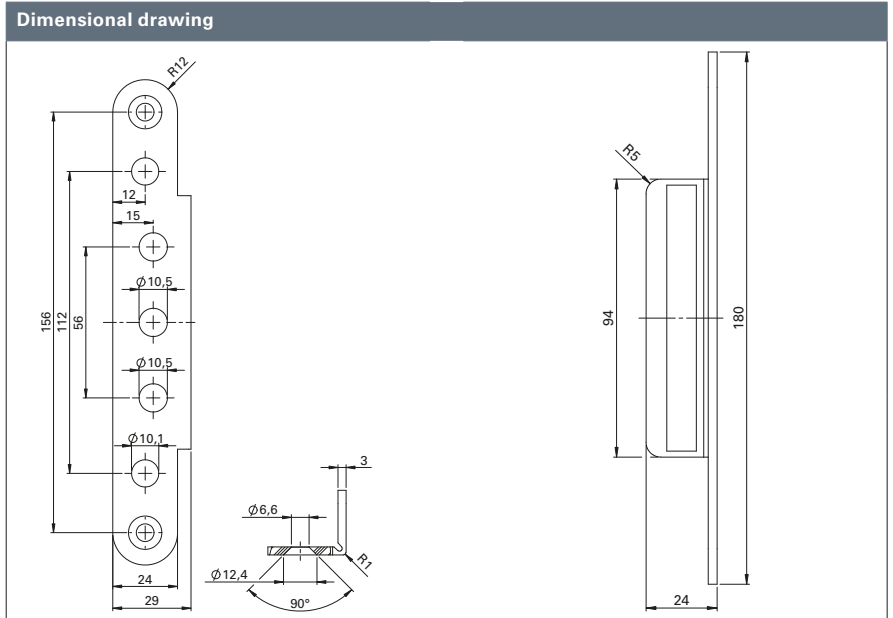

Cover bracket OBX-3196	Material	Bracket Edge	Art. no.
OBX-3196.ER	ER	Rectangular - Rectangular	5030061182

Cover bracket OBX-3197	Material	Bracket Edge	Art. no.
OBX-3197.ER	ER	Rectangular - Round	5030061183

① with rectangular bracket

③ and rectangular edge

② with round bracket

④ and round edge

ECO