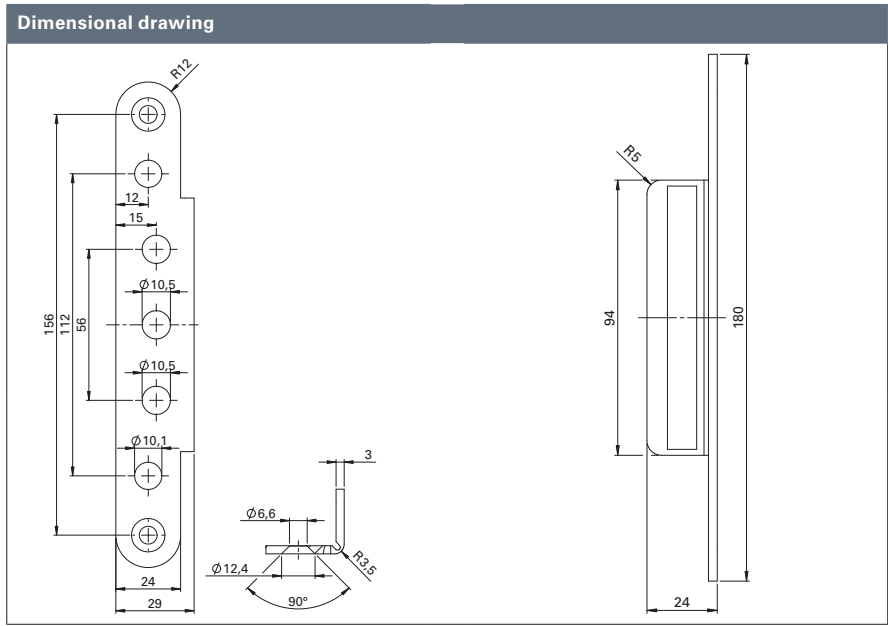

ECO

OBX cover brackets for frame boxes

Cover bracket OBX-3198	Material	Bracket Edge	Art. no.
OBX-3198.ER	ER	Round - Round	5030061184