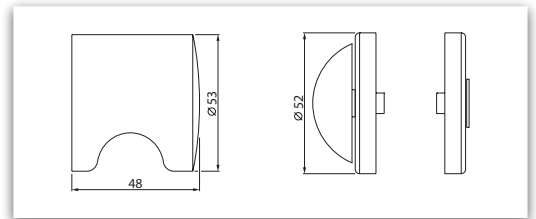

Ku

ER

Article number	Material	Execution
156031.46	Stainless steel	AV
156032.46	Stainless steel	SK